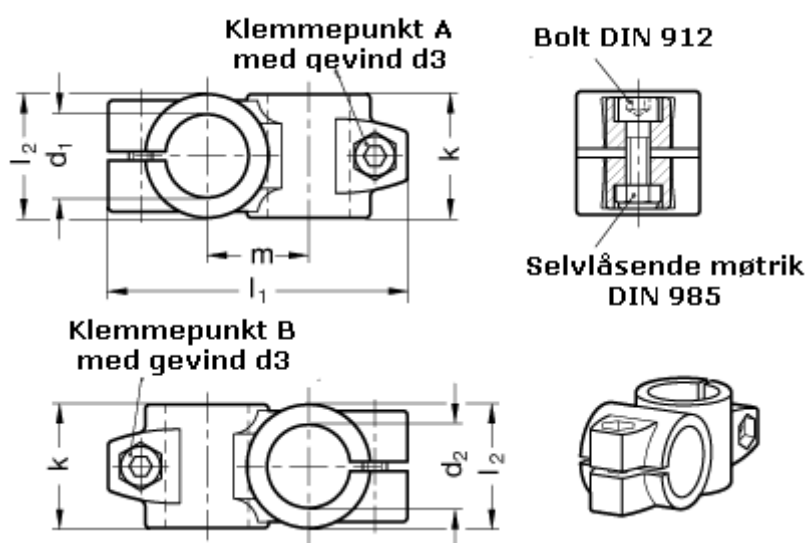

Article number: 20132B32B32562SW  
Description: E+G 2-way pipe clamp  
GN 132-B32-B32-56-2-SW

## Measures

Adjustable clamp lever = GN 911-M10-40 have to be ordred separately

d1	= 32
d2	= 32
d3	= M10
k	= 56
l1	= 125.0
l2	= 56
m	= 45